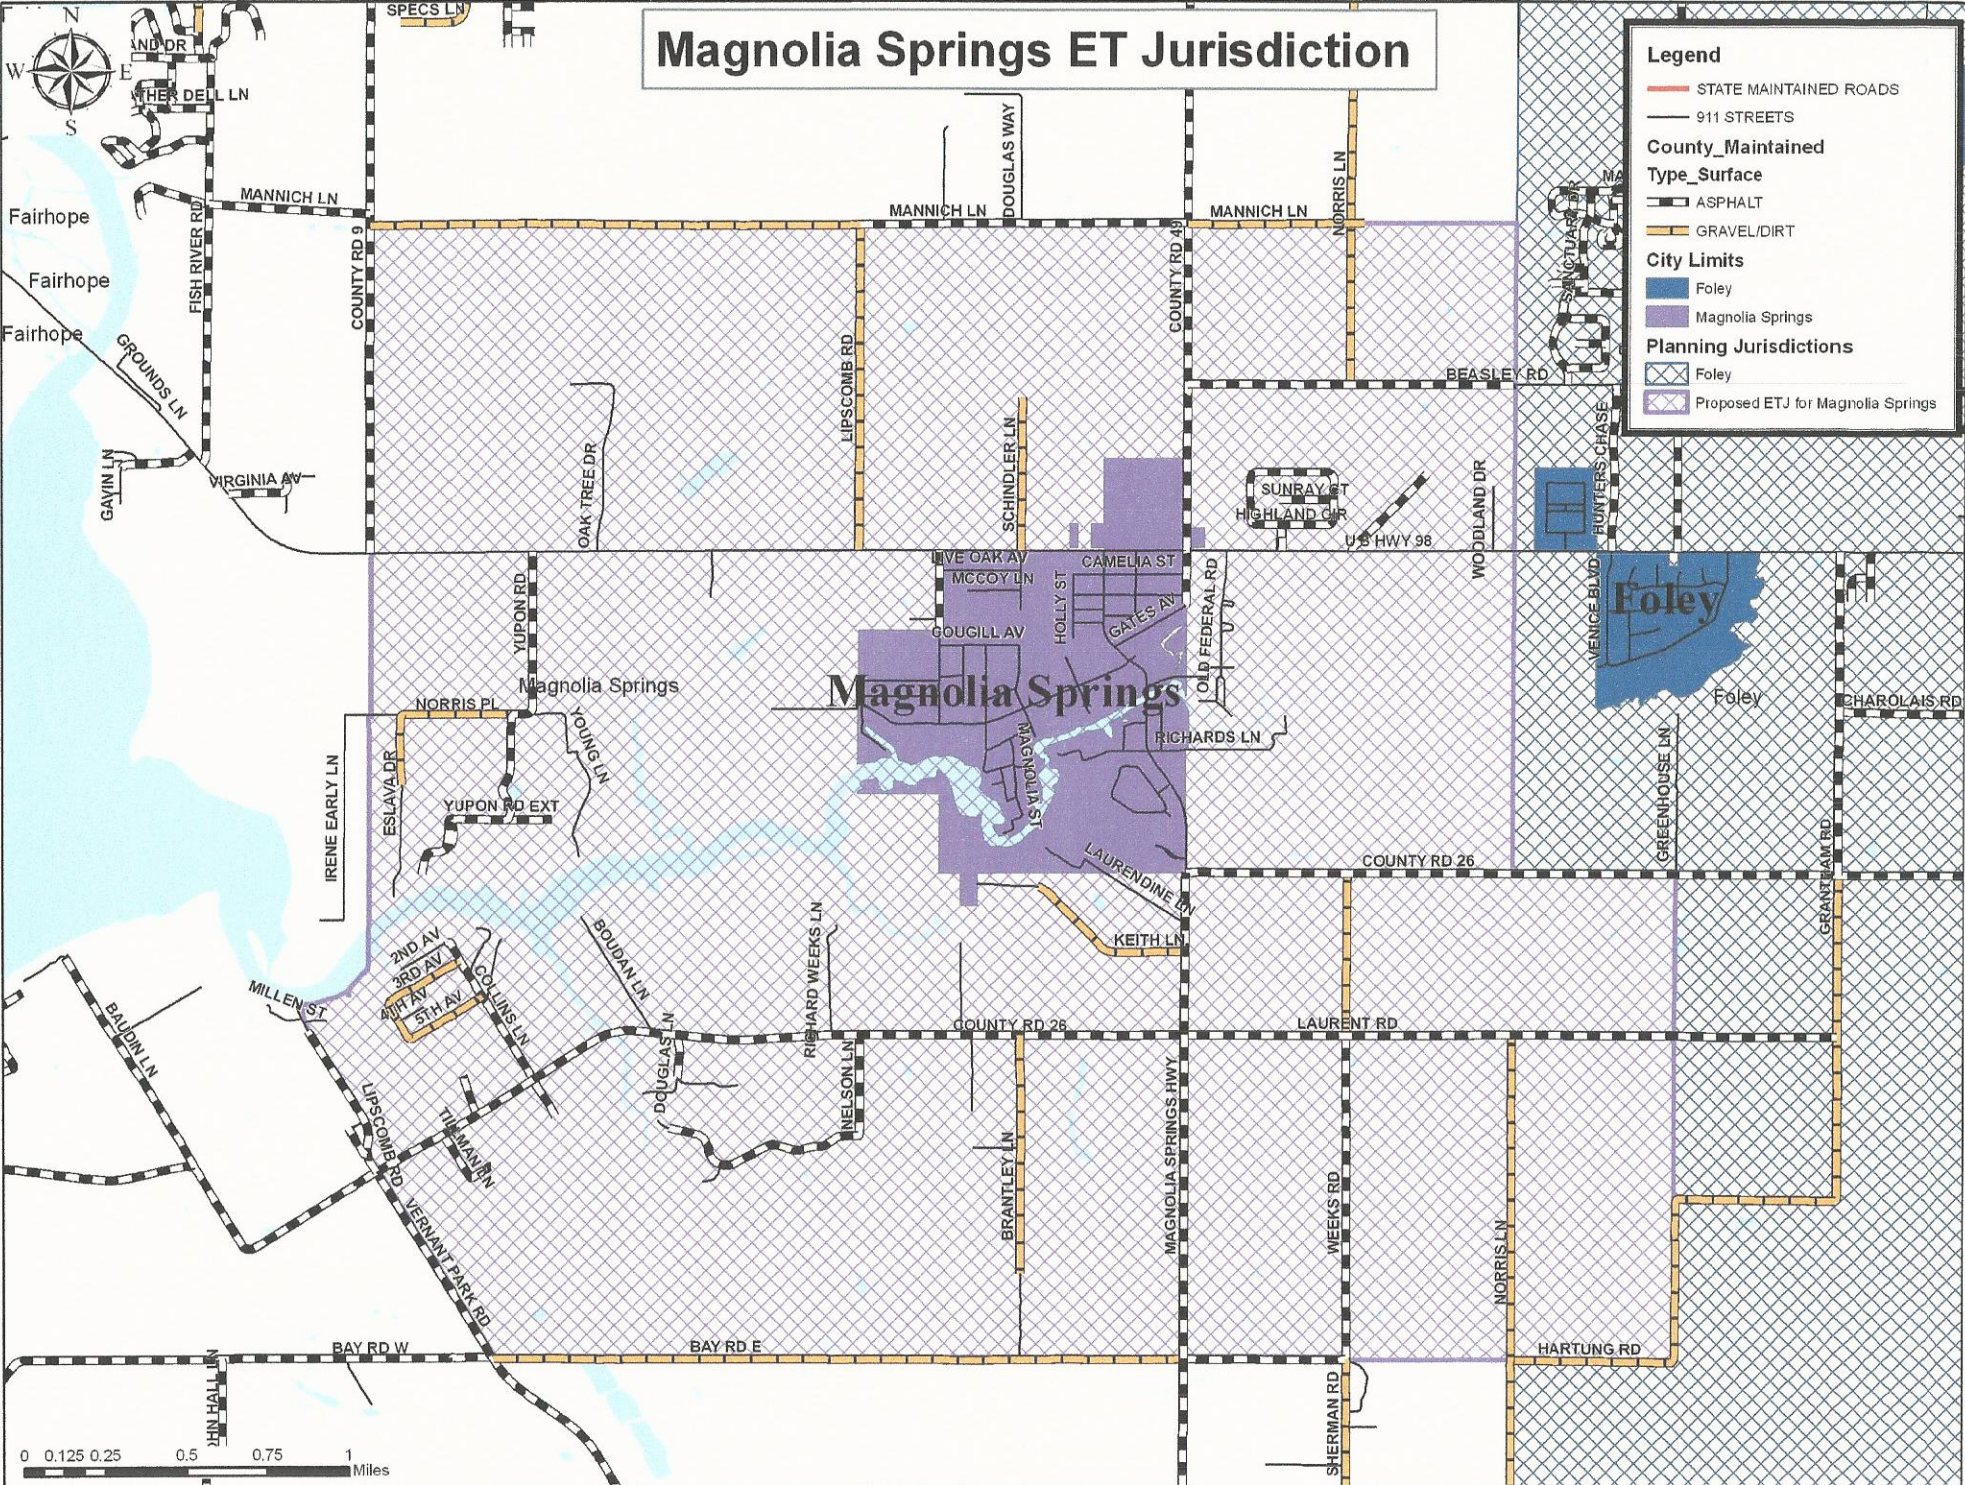

Magnolia Springs ET Jurisdiction

Legend

- STATE MAINTAINED ROADS
- 911 STREETS
- County_Maintained
- Type_Surface
 - ASPHALT
 - GRAVEL/DIRT
- City Limits
 - Foley
 - Magnolia Springs
- Planning Jurisdictions
 - Foley
 - Proposed ETJ for Magnolia Springs

0 0.125 0.25 0.5 0.75 1 Miles