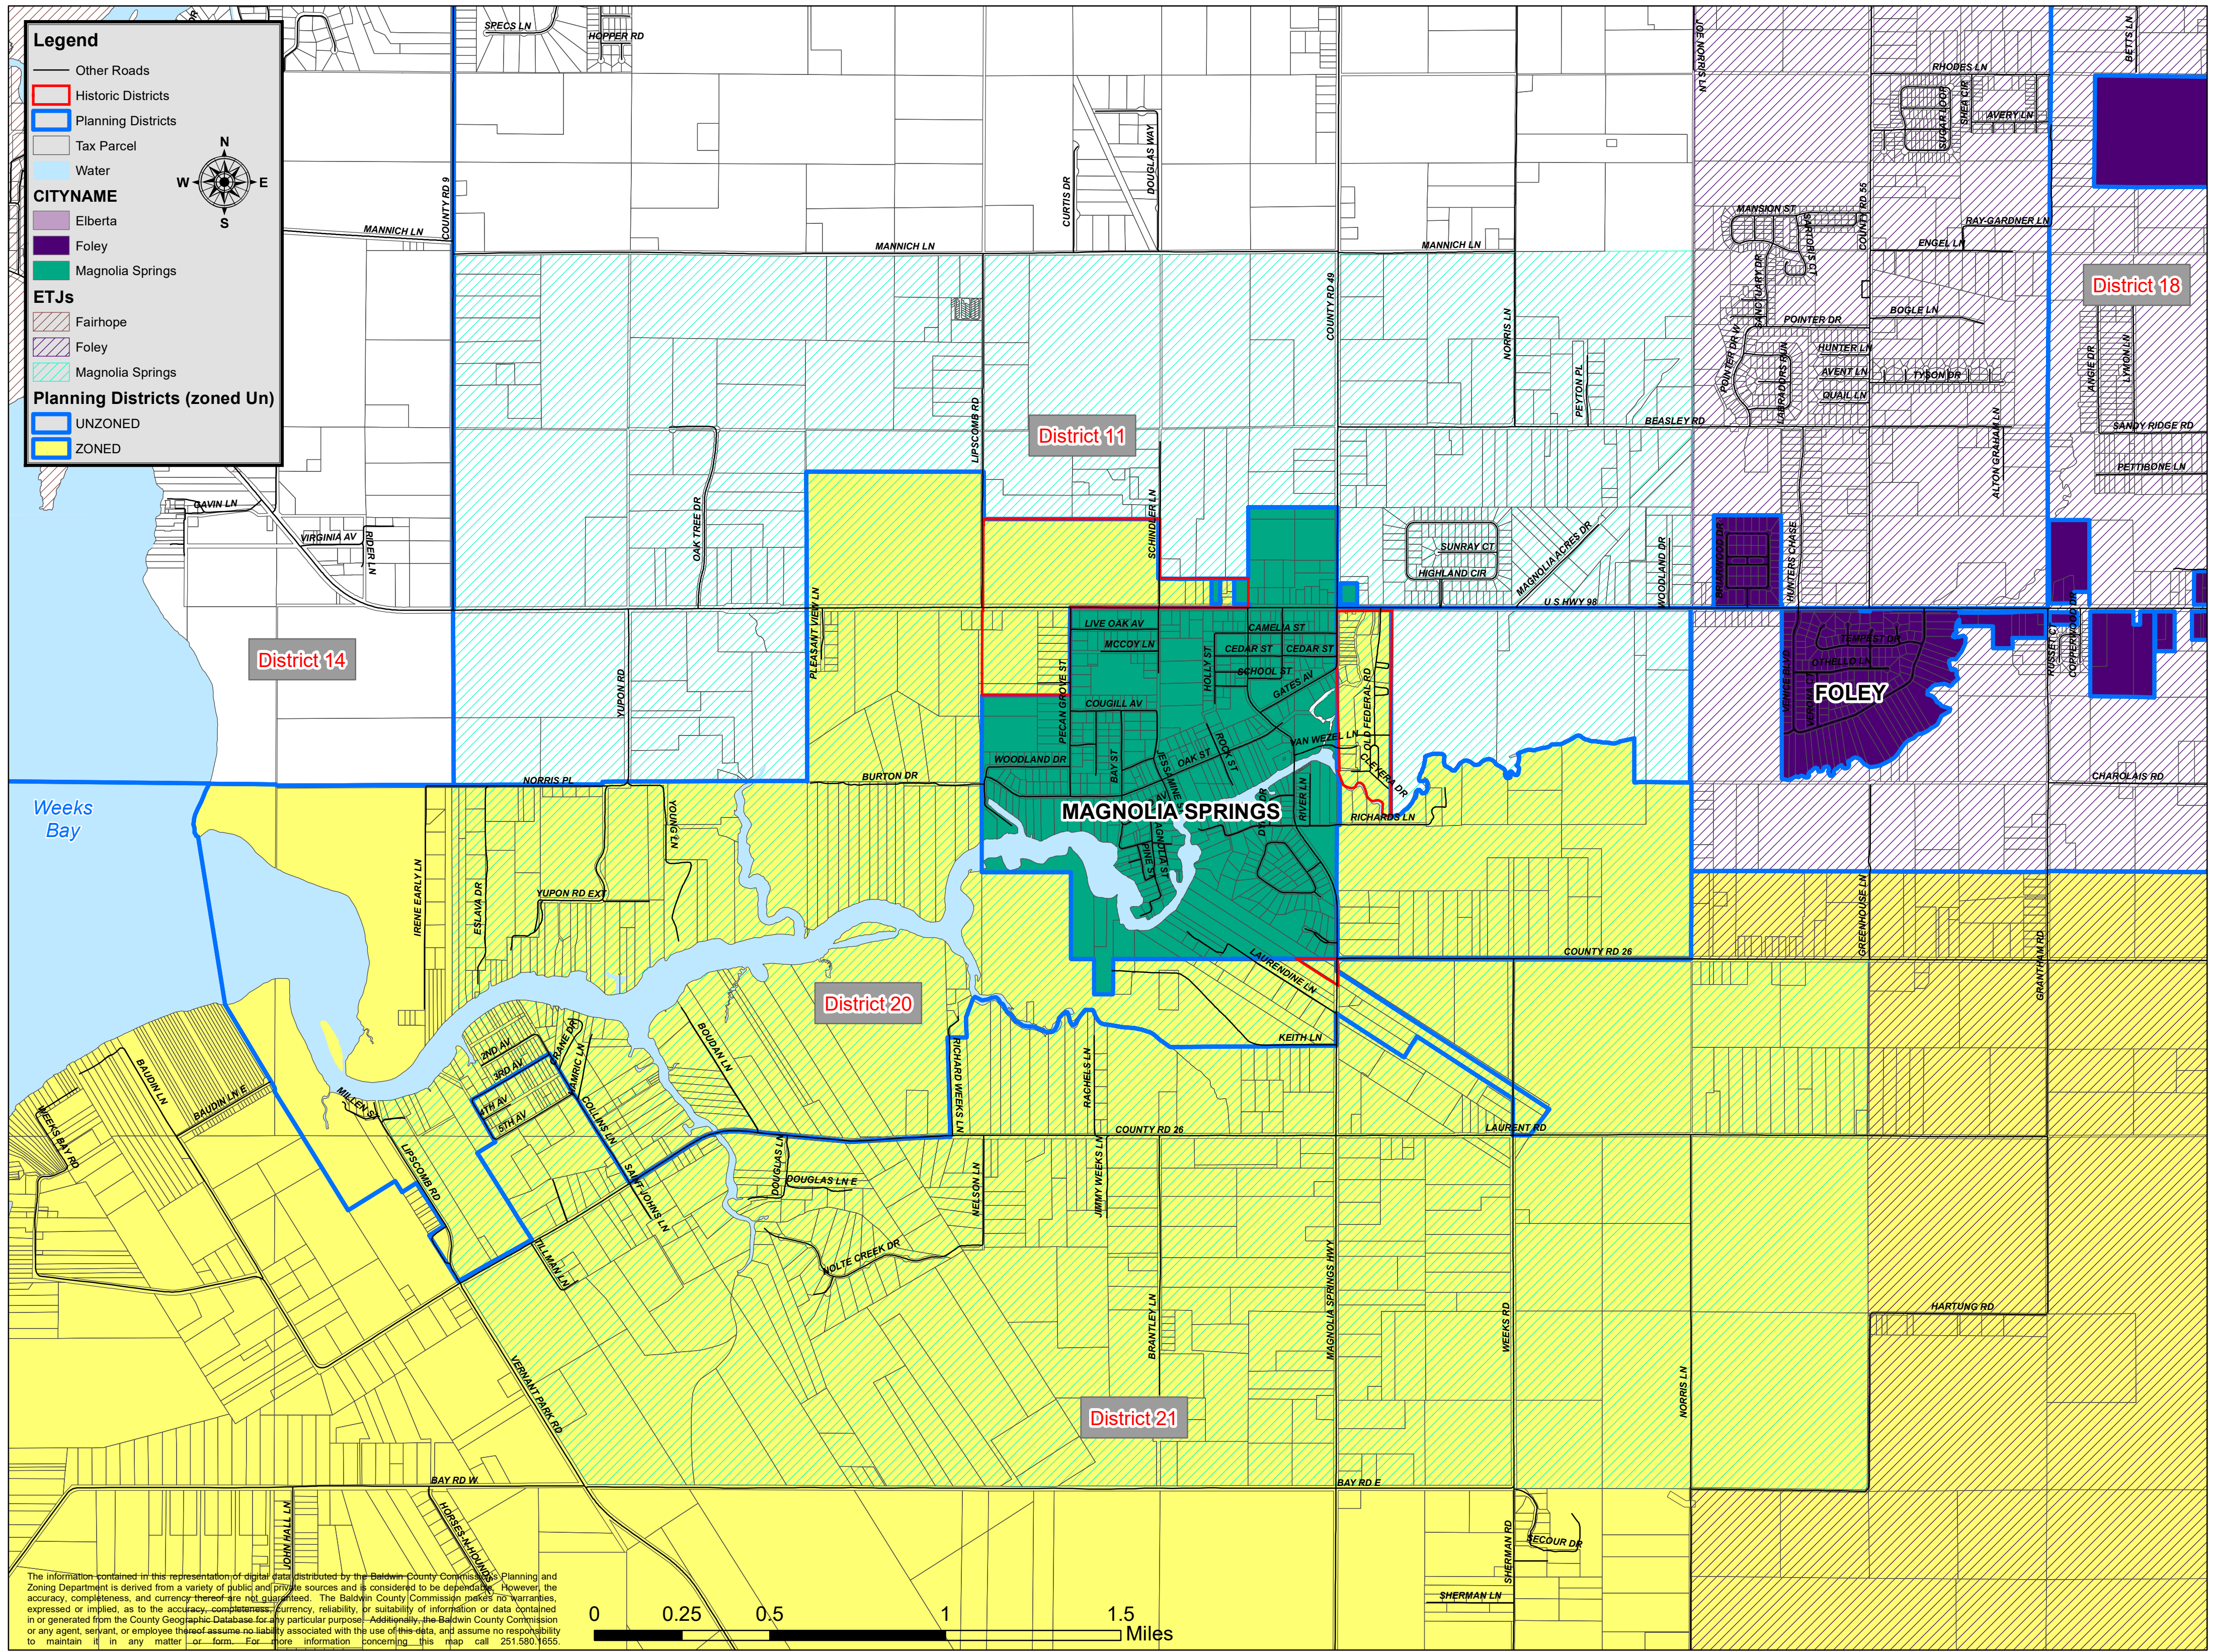

Legend

- Other Roads
- Historic Districts
- Planning Districts
- Tax Parcel
- Water

CITYNAME

- Elberta
- Foley
- Magnolia Springs

ETJs

- Fairhope
- Foley
- Magnolia Springs

Planning Districts (zoned Un)

- UNZONED
- ZONED